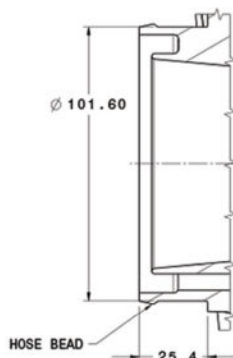

Turbocharger Flange Diagram

G Series G40-900 | G40-1150

Measurements in MM

GTX4088

G40-900 G40-1150

G42-1200 Compact

OIL OUTLET

WATER
M14 X 1.50
-6AN FITTING CONNECTION

OIL INLET

T4 TURBINE OUTLET

COMPRESSOR OUTLET

COMPRESSOR INLET

V-BAND TURBINE OUTLET

V-BAND TURBINE INLET