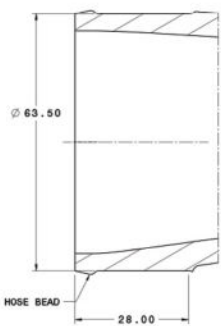

COMPRESSOR OUTLET