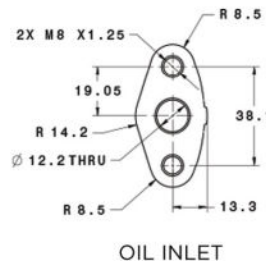

Turbocharger Flange Diagram

G Series G40-900 | G40-1150

Measurements in MM

GTX4088

G40-900 G40-1150

G42-1200 Compact

OIL OUTLET

WATER
M14 X 1.50
-6AN FITTING CONNECTION

OIL INLET

T4 TURBINE OUTLET

COMPRESSOR OUTLET

COMPRESSOR INLET

V-BAND TURBINE OUTLET

V-BAND TURBINE INLET