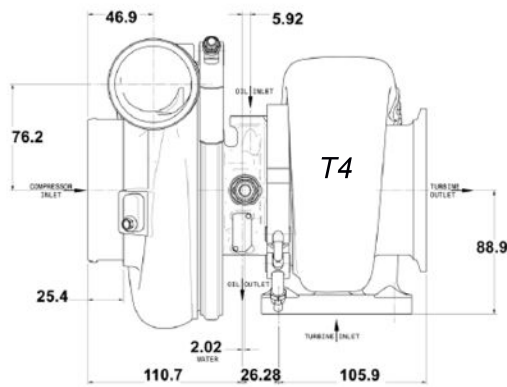

Turbocharger Flange Diagram

G Series G40-900 | G40-1150

Measurements in MM

GTX4088

G40-900 G40-1150

G42-1200 Compact

OIL OUTLET

WATER
M14 X 1.50
-6AN FITTING CONNECTION

OIL INLET

T4 TURBINE OUTLET

COMPRESSOR OUTLET

COMPRESSOR INLET

V-BAND TURBINE OUTLET

V-BAND TURBINE INLET