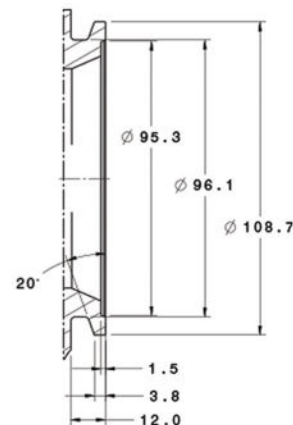

Turbocharger Flange Diagram

G Series G40-900 | G40-1150

Measurements in MM

GTX4088

G40-900 G40-1150

G42-1200 Compact

OIL OUTLET

WATER
M14 X 1.50
-6AN FITTING CONNECTION

OIL INLET

T4 TURBINE OUTLET

COMPRESSOR OUTLET

COMPRESSOR INLET

V-BAND TURBINE OUTLET

V-BAND TURBINE INLET