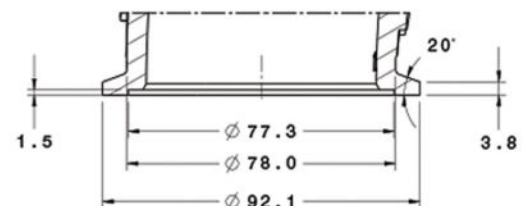

Turbocharger Flange Diagram

G Series G40-900 | G40-1150

Measurements in MM

GTX4088

G40-900 G40-1150

G42-1200 Compact

OIL OUTLET

WATER
M14 X 1.50
-6AN FITTING CONNECTION

OIL INLET

T4 TURBINE OUTLET

COMPRESSOR OUTLET

COMPRESSOR INLET

V-BAND TURBINE OUTLET

V-BAND TURBINE INLET