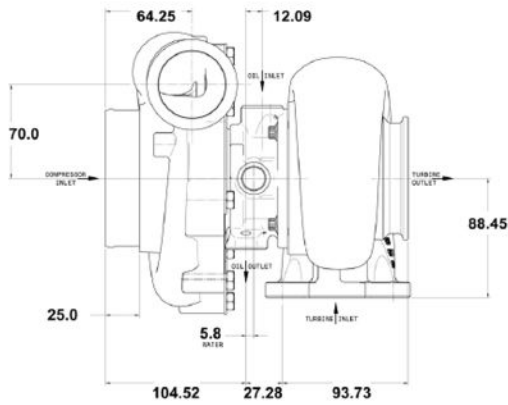

Turbocharger Flange Diagram

G Series G40-900 | G40-1150

Measurements in MM

GTX4088

G40-900 G40-1150

G42-1200 Compact

OIL OUTLET

WATER
M14 X 1.50
-6AN FITTING CONNECTION

OIL INLET

T4 TURBINE OUTLET

COMPRESSOR OUTLET

COMPRESSOR INLET

V-BAND TURBINE OUTLET

V-BAND TURBINE INLET