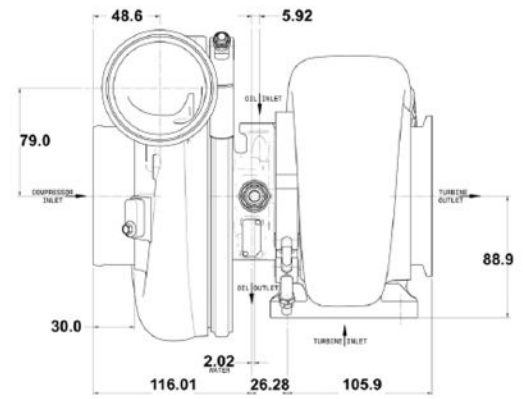

Turbocharger Flange Diagram

G Series G40-900 | G40-1150

Measurements in MM

GTX4088

G40-900 G40-1150

G42-1200 Compact

OIL OUTLET

WATER
M14 X 1.50
-6AN FITTING CONNECTION

OIL INLET

T4 TURBINE OUTLET

COMPRESSOR OUTLET

COMPRESSOR INLET

V-BAND TURBINE OUTLET

V-BAND TURBINE INLET