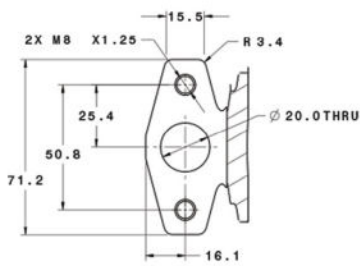

Turbocharger Flange Diagram

G Series G40-900 | G40-1150

Measurements in MM

GTX4088

G40-900 G40-1150

G42-1200 Compact

OIL OUTLET

WATER
M14 X 1.50
-6AN FITTING CONNECTION

OIL INLET

T4 TURBINE OUTLET

COMPRESSOR OUTLET

COMPRESSOR INLET

V-BAND TURBINE OUTLET

V-BAND TURBINE INLET