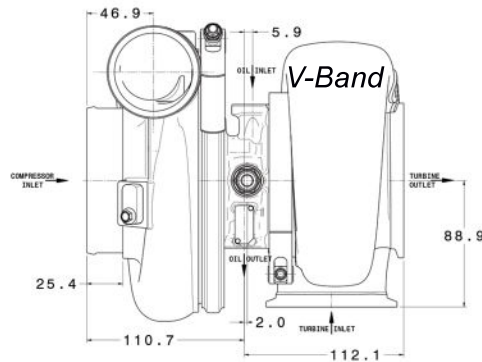

Turbocharger Flange Diagram

G Series G40-900 | G40-1150

Measurements in MM

GTX4088

G40-900 G40-1150

G42-1200 Compact

OIL OUTLET

WATER
M14 X 1.50
-6AN FITTING CONNECTION

OIL INLET

T4 TURBINE OUTLET

COMPRESSOR OUTLET

COMPRESSOR INLET

V-BAND TURBINE OUTLET

V-BAND TURBINE INLET