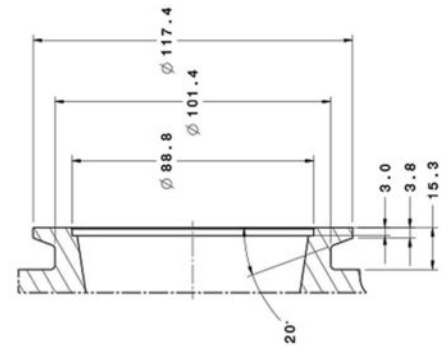

Turbocharger Flange Diagram

G Series G40-900 | G40-1150

Measurements in MM

GTX4088

G40-900 G40-1150

G42-1200 Compact

OIL OUTLET

WATER
M14 X 1.50
-6AN FITTING CONNECTION

OIL INLET

T4 TURBINE OUTLET

COMPRESSOR OUTLET

COMPRESSOR INLET

V-BAND TURBINE OUTLET

V-BAND TURBINE INLET